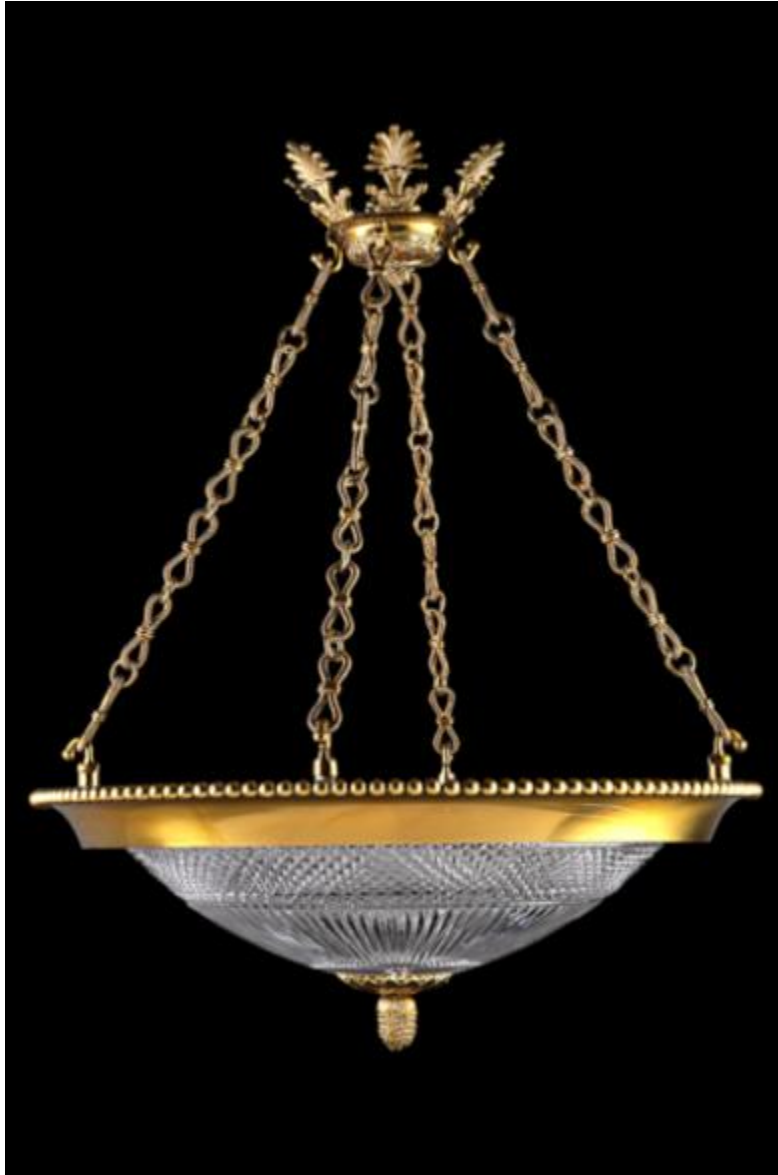

OXSHOTT COLLECTION

—◆—
Lighting & Accessories

Crystal dish amelie diamond SA-3011-06
French bronze / diamond
22.00W 28.00H 22.00D
French Bronze finish
Diamond or Crisscross Pattern

OXSHOTT COLLECTION PRODUCTS ARE ALL HANDMADE AND SUBJECT TO VARIATION